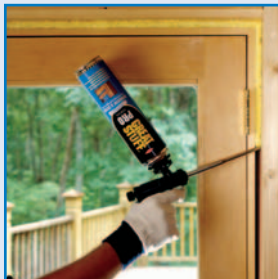

Minimal Expansion