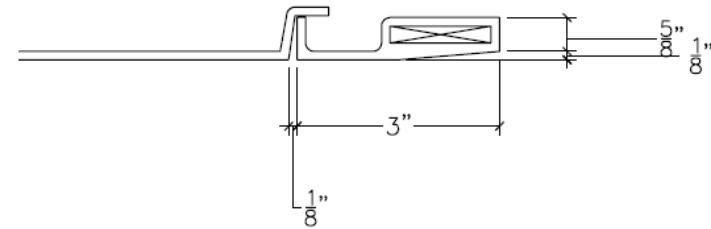

Door Size Legend	
9"	x 9"
12"	x 12"
16"	x 16"
18"	x 18"
24"	x 24"
22"	x 30"
30"	x 30"

1 *Typ. Access Panel*
Scale: NTS

2 *Frame/Door Section*
Scale: NTS

TITLE: *Typ. GFRG Access Panel*

DRAWN BY: G.M.C.

JOB#: WINDLOCK