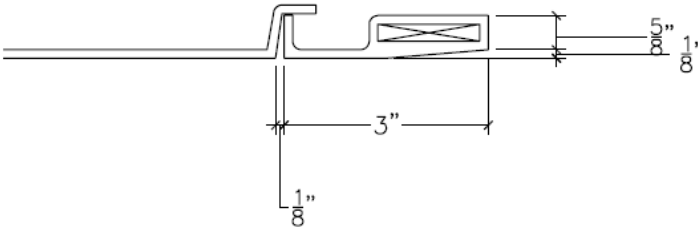

**Door Size Legend**

12" diameter  
 16" diameter  
 18" diameter  
 24" diameter

All Stealth Panels are 5/8" thick with an 1/8" tapered edge

*Typ. Round AP*

Scale: NTS

*Frame/Door Section*

Scale: NTS

TITLE: *Typ. GFRG Round AP*